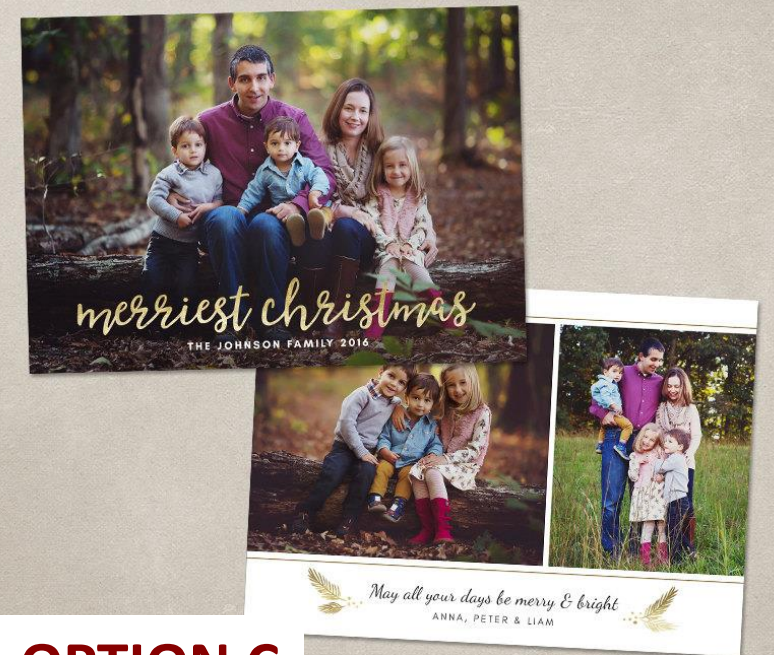

# Custom Holiday Cards

CHRISTMAS CARD TEMPLATE 5 x 7 inches

**OPTION A**

COURTESY OF CHARPHOTOGRAPHY.COM

OTOSTUDIO.ETSY.COM

CHRISTMAS CARD TEMPLATE 5x7 inches, front & back

**OPTION B**

from Peter, Anna & Oscar Jones

COURTESY OF WWW.CHARPHOTOGRAPHY.COM

OTOSTUDIO.ETSY.COM

bonus! 2 photo layout options to choose from!

CHRISTMAS CARD TEMPLATE 5 x 7 INCHES

**OPTION C**

COURTESY OF MGNPHOTOGRAPHY.COM

OTOSTUDIO.ETSY.COM

CHRISTMAS CARD TEMPLATE 5 x 7 INCHES

**OPTION E**

COURTESY OF JENNYCRUGERPHOTOGRAPHY.COM

OTOSTUDIO.ETSY.COM

**OPTION D**

COURTESY OF JENNIPEYFFEROEN.COM

OTOSTUDIO.ETSY.COM

The cards are designed as 5x7 postcards and are priced at \$2 each (includes white envelopes). The cards will be customized to work with your images, colours and text. To ensure high quality printing and accurate colours, the cards are printed on fine art card stock at a professional print studio. A minimum order of 25 is required.

CHRISTMAS CARD TEMPLATE 5 X 7 INCHES

**OPTION J**

CHRISTMAS CARD TEMPLATE 5 X 7 INCHES

**OPTION K**

CHRISTMAS CARD TEMPLATE 5 X 7 INCHES

The cards are designed as 5x7 postcards and are priced at \$2 each (includes white envelopes). The cards will be customized to work with your images, colours and text. To ensure high quality printing and accurate colours, the cards are printed on fine art card stock at a professional print studio. A minimum order of 25 is required.