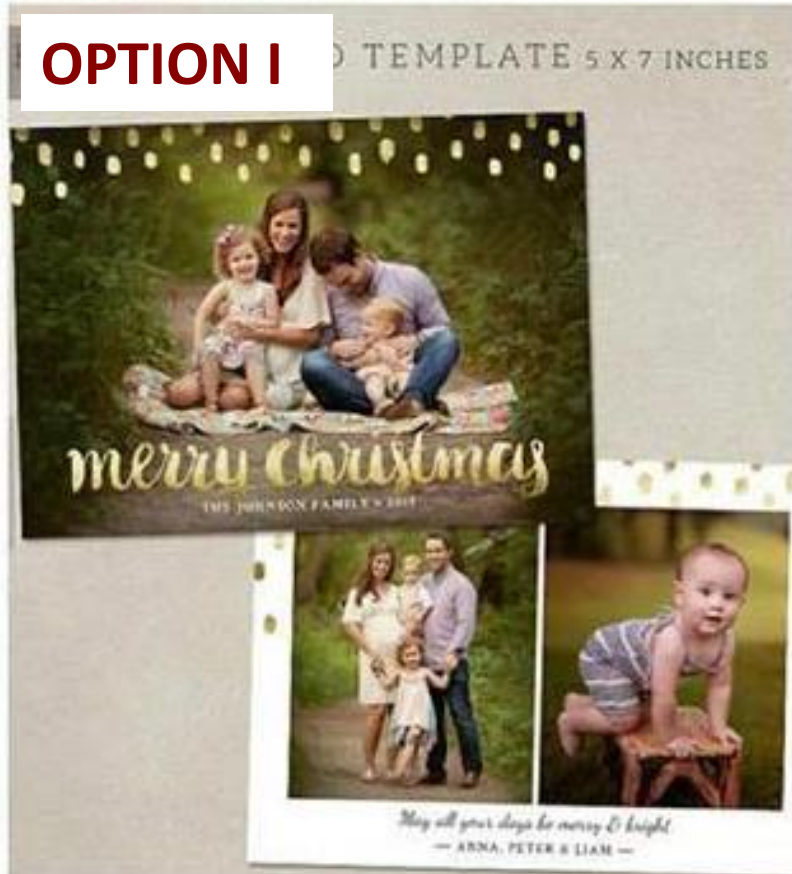

# Custom Holiday Cards

**OPTION F**

CHRISTMAS CARD TEMPLATE

**OPTION G**

CHRISTMAS CARD 5X7 INCH

**OPTION H**

CHRISTMAS CARD TEMPLATE 5 X 7 INCHES

**OPTION I**

CHRISTMAS CARD TEMPLATE 5 X 7 INCHES

**OPTION J**

CHRISTMAS CARD TEMPLATE 5 X 7 INCHES

**OPTION K**

CHRISTMAS CARD TEMPLATE 5 X 7 INCHES

The cards are designed as 5x7 postcards and are priced at \$2 each (includes white envelopes). The cards will be customized to work with your images, colours and text. To ensure high quality printing and accurate colours, the cards are printed on fine art card stock at a professional print studio. A minimum order of 25 is required.